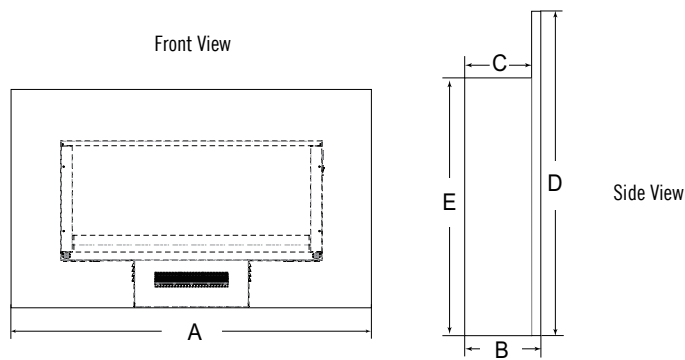

Specifications & Dimensions

Model	BTU/Hour Output	Width - Unit	Width - Framing	Height - Unit	Height - Framing	Depth - Unit	Depth - Framing
38" Linear Wall-Mount SF-WMS38	4,800	37-3/4"	N/A	18" 20-3/4" w/ Stand	N/A	4-1/2"	N/A
58" Linear Wall-Mount SF-WM58	4,800	58-1/4"	N/A	26-3/8"	N/A	6-1/4"	N/A
70" Linear Wall-Mount SF-WM70	4,800	70-1/4"	N/A	26-3/8"	N/A	6-1/4"	N/A
94" Linear Wall-Mount SF-WM94	4,800	93-11/16"	N/A	26-3/8"	N/A	6-1/4"	N/A

Side view dimensions include mounting bracket.

Model	A	B	C	D	E
38" Linear Wall-Mount	37-3/4"	4-3/4"	4-1/2"	18" 20-3/4" w/ Stand	13-3/4"
58" Linear Wall-Mount	58-1/4"	6-1/4"	6"	26-3/8"	20-1/4"
70" Linear Wall-Mount	70-1/4"	6-1/4"	6"	26-3/8"	20-1/4"
94" Linear Wall-Mount	93-11/16"	6-1/4"	6"	26-3/8"	20-1/4"